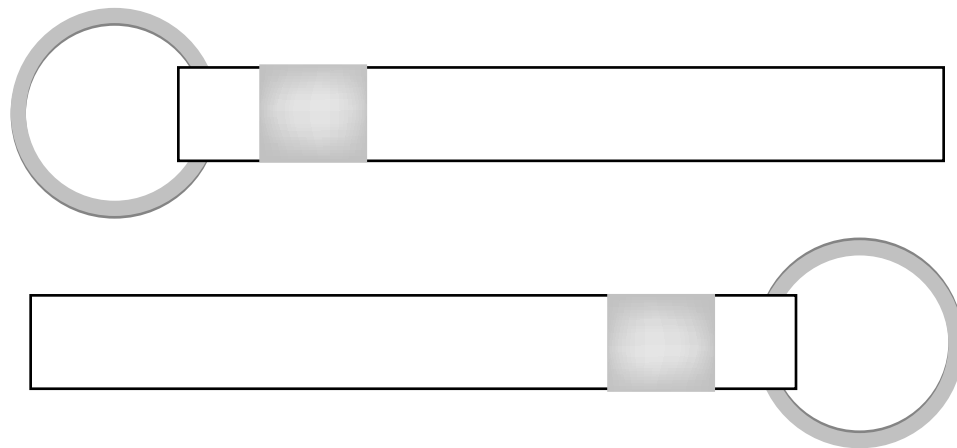

8" inch Silicone Key Tags

Imprint area: 6" x 0.375"

10.5" inch Silicone Key Tags

Imprint area: 8.5" x 0.375"